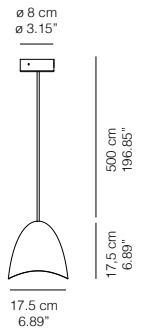

Lampada a sospensione in metallo con finiture cromo, rame, ottone o bianco lucido. Rosone in tinta con il paralume.
Sorgente LED 220-240v luce calda.
Dimmerabile a taglio di fase.

Suspended metal lamp in chrome, copper, brass or shiny white finish. Ceiling rose in the same finish.
LED 220-240 warm light source.
AC phase-cut dimming.

MIRAGE/ Designed by David Dolcini

| | | | | | |
|---------------|--|-------------|--|--|--------------------------------|
| MIRAGE | Sospensione / Suspended | | SORGENTI LUMINOSE / LIGHT SOURCES | | Dimmer a taglio di fase |
| | MISURE / DIMENSIONS | | LED | | AC phase-cut dimming |
| | CM | INCHES | 8,7W - Lumen 800 - 2700K | | |
| | 17,5ø x 17,5 | 6,89 x 6,89 | LED INCLUSO / LED INCLUDED | | |
| | COLORI / COLOURS | | | | CERTIFICATIONS |
| 24SP01LC | Metallo finitura Cromato / Chrome finish metal | | | | CLASSE 1 |
| 24SP01LR | Metallo finitura Rame / Copper finish metal | | | | |
| 24SP01LT | Metallo finitura Ottone / Brass finish metal | | | | |
| 24SP01LW | Metallo verniciato Bianco lucido / Shiny White painted metal | | | | |